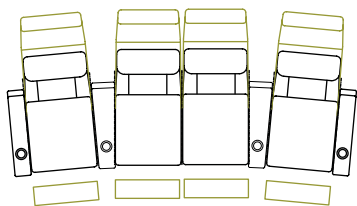

£ 8,046

4 seat curved row, motorized recline, including cupholders (black or silver)

faux leather/fabric

leather roma

£ 5,900

£ 7,846

5 seat row, motorized recline, including cupholders (black or silver)

faux leather/fabric