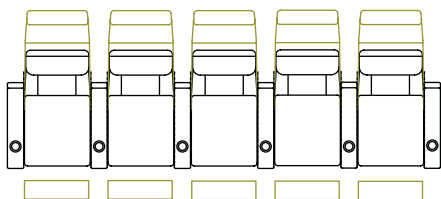

£ 8,046

4 seat curved row, motorized recline, including cupholders (black or silver)

faux leather/fabric

leather roma

£ 5,900

£ 7,846

5 seat row, motorized recline, including cupholders (black or silver)

faux leather/fabric