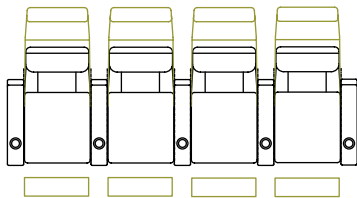

faux leather/fabric

leather roma

£ 4,660

£ 6,407

4 seat row, motorized recline, including cupholders (black or silver)